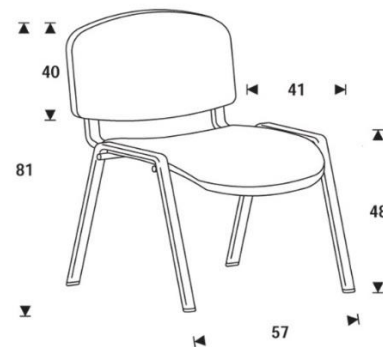

Materials

Metal tubular structure with oval mid-section
 Upholstered seat and backrest

Product features

Optional accessories: Work / writing surface and arm rests
 Delivered completely assembled
 Foam density back rest 18kg/m3.
 Foam density seat 21kg/m3.

RD-977

Opcional / Optional

RD-978

Opcional / Optional

RD-977 (Pala derecha / Right work surface). Medidas / Sizes: 34 x 20 cm.

RD-978 (Pala izquierda / Left work surface). Medidas / Sizes: 27 x 27 cm.

Referencia Reference: **RD965**
Descripción Description: **SILLA CONFIDENTE / VISITOR'S CHAIR**
Familia Family product: **ERGOLINE**